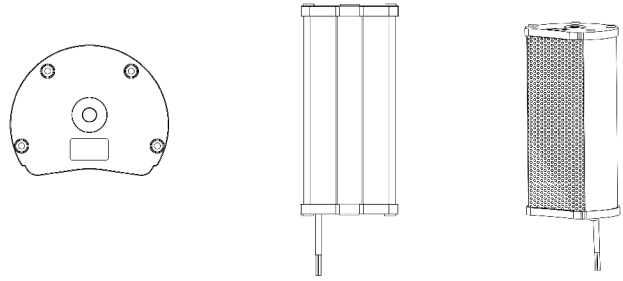

■ Illustration