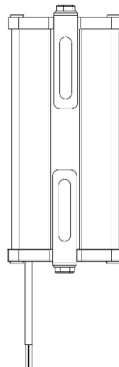

If you have any questions or suggestions, please contact our local dealer.

■ Features

- EBS series are professional waterproof outdoor aluminum column speakers with 4-inch constant-voltage drivers
- Designed with all-weather materials, moisture-proof, waterproof and UV-resistant
- Drivers utilize 4-inch full-range moisture-proof and waterproof composite material diaphragm, producing warm sound and rich vocals
- Corrosion-resistant aluminum grille cover reduces weight and simplifies installation and maintenance

■ Applications

Various outdoor wall-mount applications (e.g., shopping malls, neighborhoods, stations, schools, parks, corporate units)

■ Technical Specifications

Product Type	Waterproof Column Speaker for Public Address		
Product Model	EBS-25W	EBS-45W	EBS-60W
Speaker Power(AES)	50W	90W	120W
Input Voltage	100V	100V	100V
Sensitivity	89dB	92dB	94dB
Frequency Response	100-16000Hz	100-16000Hz	100-16000Hz
Driver Quantity	1	2	3
Driver Dimensions	4 inches	4 inches	4 inches
External Dimensions (mm)	129X106X261	129X106X327	129X106X448
Installation Method	Wall mount	Wall mount	Wall mount
Mounting Accessory	L-shape brackets + pack of screws	L-shape brackets + pack of screws	L-shape brackets + pack of screws
Product Weight	1.5KG	2.17KG	2.95KG
IP Rating	IPX6		

■ Installation