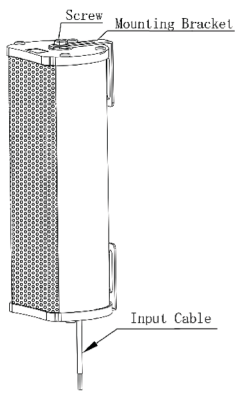

If you have any questions or suggestions, please contact our local dealer.

■ Features

- EBS series are professional waterproof outdoor aluminum column speakers with 4-inch constant-voltage drivers
- Designed with all-weather materials, moisture-proof, waterproof and UV-resistant
- Drivers utilize 4-inch full-range moisture-proof and waterproof composite material diaphragm, producing warm sound and rich vocals
- Corrosion-resistant aluminum grille cover reduces weight and simplifies installation and maintenance

■ Applications

Various outdoor wall-mount applications (e.g., shopping malls, neighborhoods, stations, schools, parks, corporate units)

■ Technical Specifications

Product Type	Waterproof Column Speaker for Public Address		
Product Model	EBS-25W	EBS-45W	EBS-60W
Speaker Power(AES)	50W	90W	120W
Input Voltage	100V	100V	100V
Sensitivity	89dB	92dB	94dB
Frequency Response	100-16000Hz	100-16000Hz	100-16000Hz
Driver Quantity	1	2	3
Driver Dimensions	4 inches	4 inches	4 inches
External Dimensions (mm)	129X106X261	129X106X327	129X106X448
Installation Method	Wall mount	Wall mount	Wall mount
Mounting Accessory	L-shape brackets + pack of screws	L-shape brackets + pack of screws	L-shape brackets + pack of screws
Product Weight	1.5KG	2.17KG	2.95KG
IP Rating	IPX6		

■ Installation