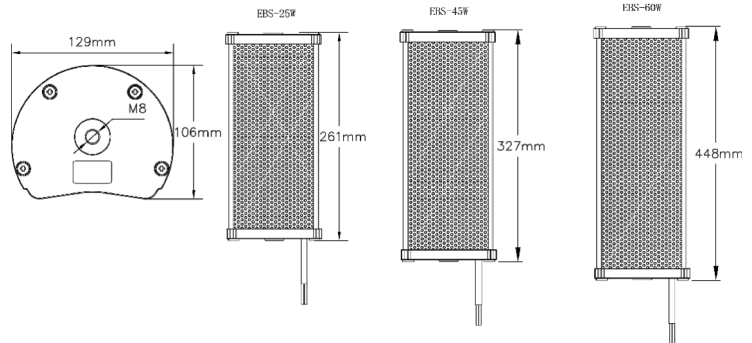

产品图示

产品尺寸图

安全警示

为避免电击、高温、着火、辐射、爆炸、机械危险以及使用不当等可能造成的人身伤害或财产损失，使用本产品，请仔细阅读并遵守以下事项：

1. 使用产品时请确认所连接设备与本产品功率是否匹配以及合理调整音量大小，不要在超过产品功率及大音量下长时间使用，以免造成产品异常和听力损伤；
2. 使用中若发现有异常（如冒烟、异味等），请立即关闭电源开关并拔掉电源插头，然后将产品送经销商检修；
3. 本产品及配件都应放置在室内干燥通风处，勿长期存放在潮湿、灰尘多的环境，使用中避免靠近火源、雨淋、进水、过度碰撞、抛掷、振动本机及覆盖通风孔，以免损坏其功能；
4. 若产品需要固定于墙壁或天花板上时，请确保固定到位，防止因固定强度不足导致产品发生跌落危险；
5. 使用该产品时需遵守相关安全规定，法律法规明确禁止使用场合请勿使用本机，以免导致意外事故。

产品服务保证书

注意事项：

1. 本单为保修凭证，请用户妥善保管，如有遗失，恕不保修或退换。
2. 保修期限：购买之日起十二个月内。
3. 除了不可抗力事件损坏外，由本公司负责，免费维修。
4. 如属保管不善或使用不当造成的损坏，维修点将酌情收费。
5. 擅自拆卸维修者，不予保修。
6. 以上保修条款仅限于中国市场适用（不包含港澳台地区）。

姓名：_____ 电话：_____ 地址：_____

商品：_____ 型号：_____ 购买日期：_____年__月__日

维修记录栏（由维修员填写）	维修员签名	日期

◆广东得胜电子有限公司 ◆电话：400-6828-333 ◆地址：广东省惠州市博罗县龙溪街道富康一路2号