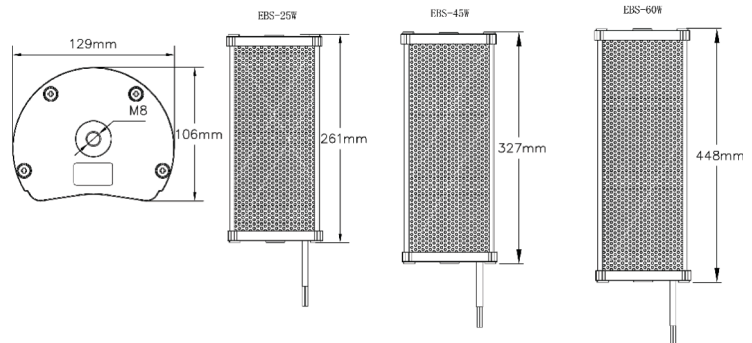

■ Dimensions

■ Safety Instructions

To avoid electric shock, overheat, fire, radiation, explosion, mechanical risk and injury or property loss due to improper use, please read and observe the following items before use:

1. Please check if the power of the connected equipment matches with that of this product before operation. Adjust the volume to proper level during operation. Do not operate at over-power or high-volume level for extended time to avoid product malfunction or hearing impairment.
2. If there is any abnormality during use (e.g., smoke, strange odor), please kill the power switch and unplug from power source, then send the product to the local dealer for repair.
3. Keep this product and its accessories in a dry and ventilated area. Do not store in a humid or dusty area for extended time. Keep away from fire, rain, liquid intrusion, bumping, throwing, vibrating, or from blocking any ventilation openings, to prevent malfunction.
4. The product must, when installed on walls or ceilings, be fixed firmly in place at adequate strength to prevent from falling.
5. Please abide by safety rules during operation. Do not use the product in places prohibited by laws or regulations to avoid accident.